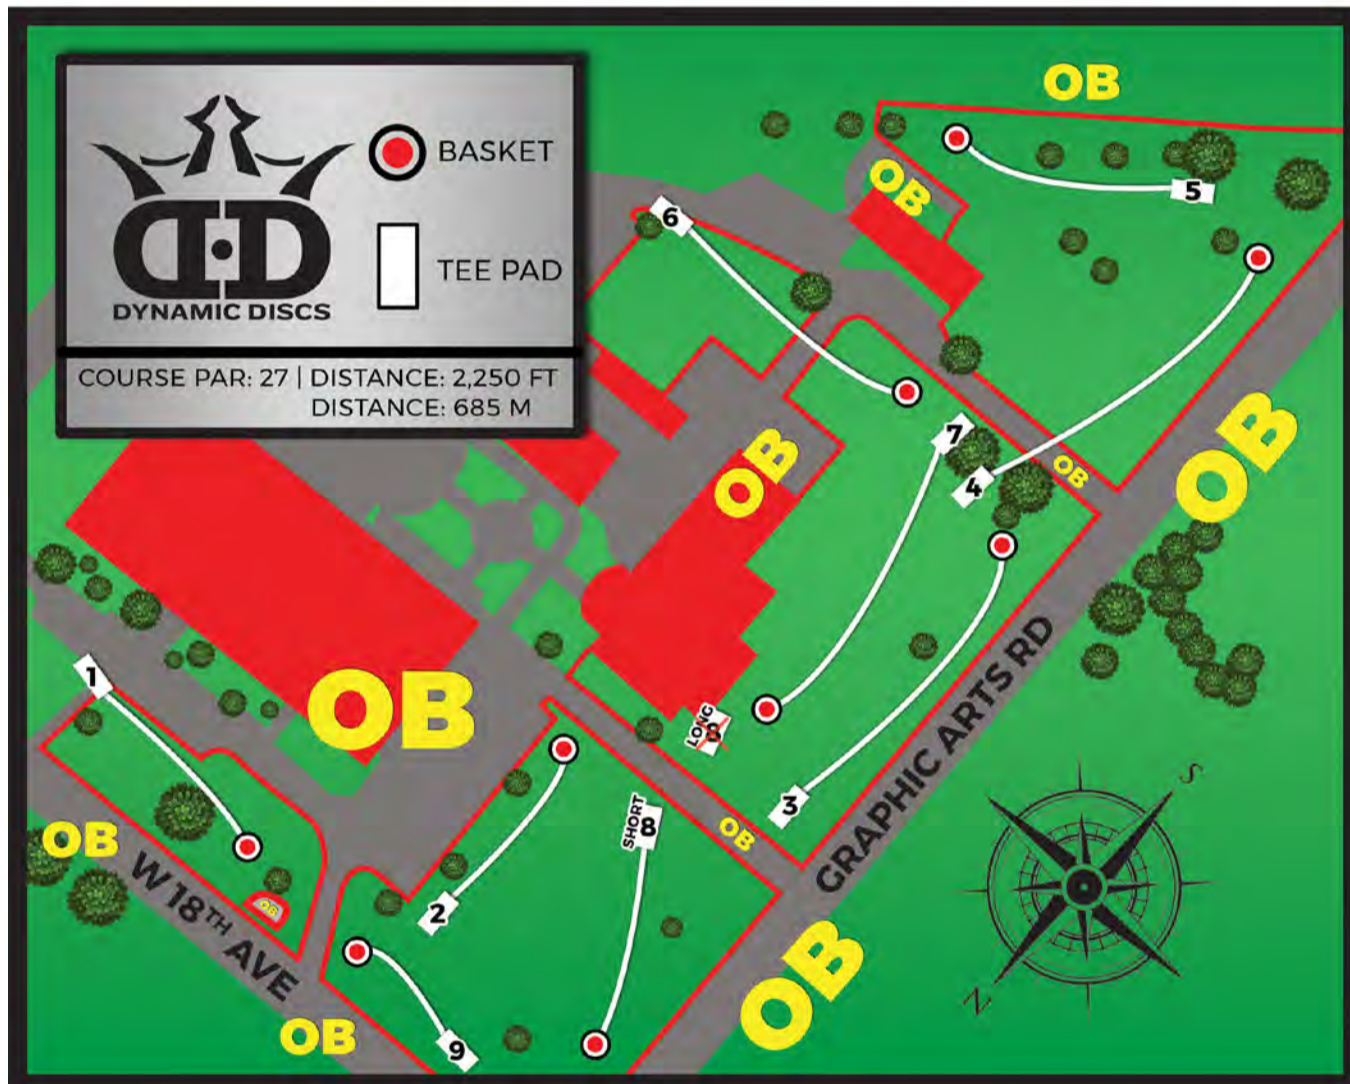

FLINT HILLS TECHNICAL COLLEGE

HOLE	PAR	DST	
1	3	213	On or beyond road and parking lot, inside planter.
2	3	215	On or beyond road and parking lot.
3	3	337	Sidewalk and beyond on right, road and beyond long.
4	3	340	Sidewalk and beyond on right, over fence, on road between the tee and basket.
5	3	144	Over fence on right, rocks/picnic area on left.
6	3	238	On or beyond road on left, over wall on right, on road between the tee and basket.
7	3	268	On or beyond sidewalk on left, road and beyond, on roof, concrete surrounding building.
8	3	295	On or beyond sidewalk.
9	3	200	On or beyond sidewalk, road and parking lot.

Course Director
Doug Bjerkaas // 817-713-4211

Assistant Course Directors
Noemi and Paige Bjerkaas // 817-713-6206

All divisions play standard layout.

Long Pad on 8 is not in play for any division.