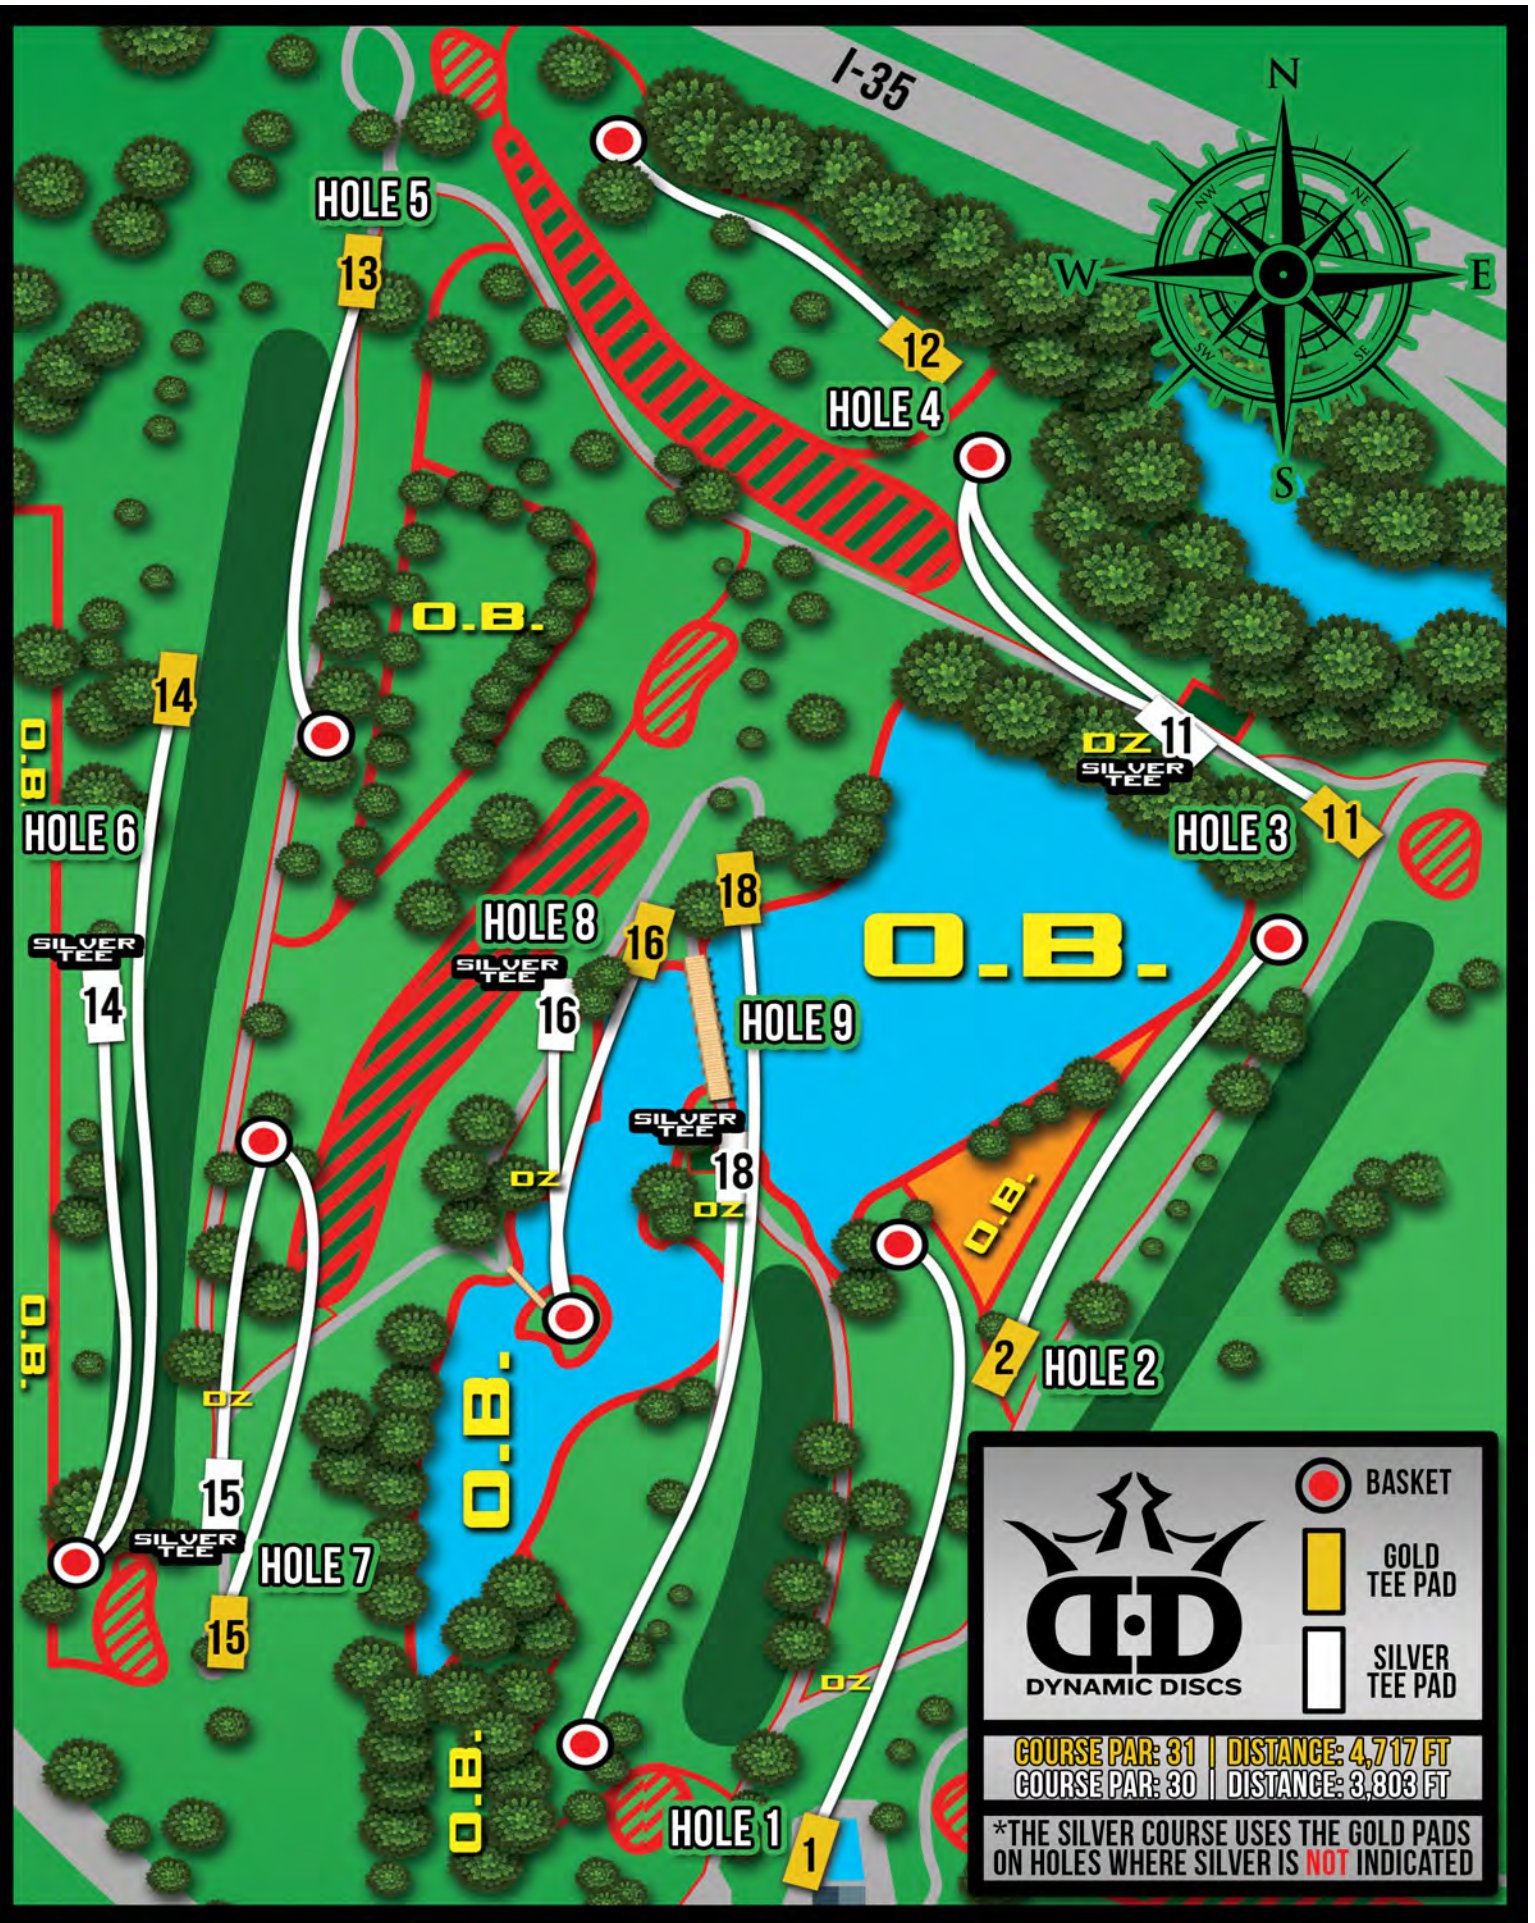

EMPORIA COUNTRY CLUB - FINAL 9

DYNAMIC DISCS

- BASKET
- GOLD TEE PAD
- SILVER TEE PAD

COURSE PAR: 31 | DISTANCE: 4,717 FT
COURSE PAR: 30 | DISTANCE: 3,803 FT

*THE SILVER COURSE USES THE GOLD PADS ON HOLES WHERE SILVER IS NOT INDICATED

EMPORIA COUNTRY CLUB - FINAL 9

HOLE	REG HOLE	PAR	GOLD	SILVER	OB DESCRIPTION/COURSE NOTES
1	1	3	555	555	On or beyond cart path on left, right, and short, tall grass, fairway divider, and pond. (note: If drive does not finish safely in bounds, player has option to use drop zone or play normal OB rules. For drives that never cross over the in-bounds portion of the fairway, proceed to drop zone.)
2	2	4	549	549	On or beyond cart path on right, tall grass, and pond.
3	11	4/3	517	367	On or beyond cart path on left, tee boxes, fairway and fairway lines long. If OB from long tee, MUST proceed to Drop Zone. If drive from short tee/drop zone is OB, normal OB rules apply. (note: Pools A&B play long tee. All other pools play short tee (drop zone).)
4	12	3	364	364	Tall grass and tree line on left, fairway and golf green on right, cart path and beyond.
5	13	3	371	371	On or beyond cart path on right and tall grass on left.
6	14	4	766	541	On or beyond cart path on left, fence line and property line on right, golf green. (note: Pools A&B play long tee. All other pools play short tee.)
7	15	3	426	250	Island Green. On or beyond cart paths, fairway, and fairway lines. If OB off tee, MUST proceed to drop zone. Once safely on the green, normal OB rules apply. (note: Pools A&B play long tee. All other pools play short tee.)
8	16	3	365	275	All water, on or beyond cart path on right, paint lines, and bridge and beyond. If OB off tee, MUST proceed to drop zone. Normal OB rules apply for any shot after the initial drive. (note: Pools A&B play long tee. All other pools play short tee.)
9	18	4	858	587	On or beyond cart path short and left of fairway, pond, golf green, tree line long, bridge, and tee box. All tee shots from the long tee coming to rest OB MUST play from Short Tee/Drop Zone. For drives from the Short Tee/Drop Zone that finish OB, normal OB rules apply. (note: Pools A&B play long tee. All other pools play short tee (drop zone).)