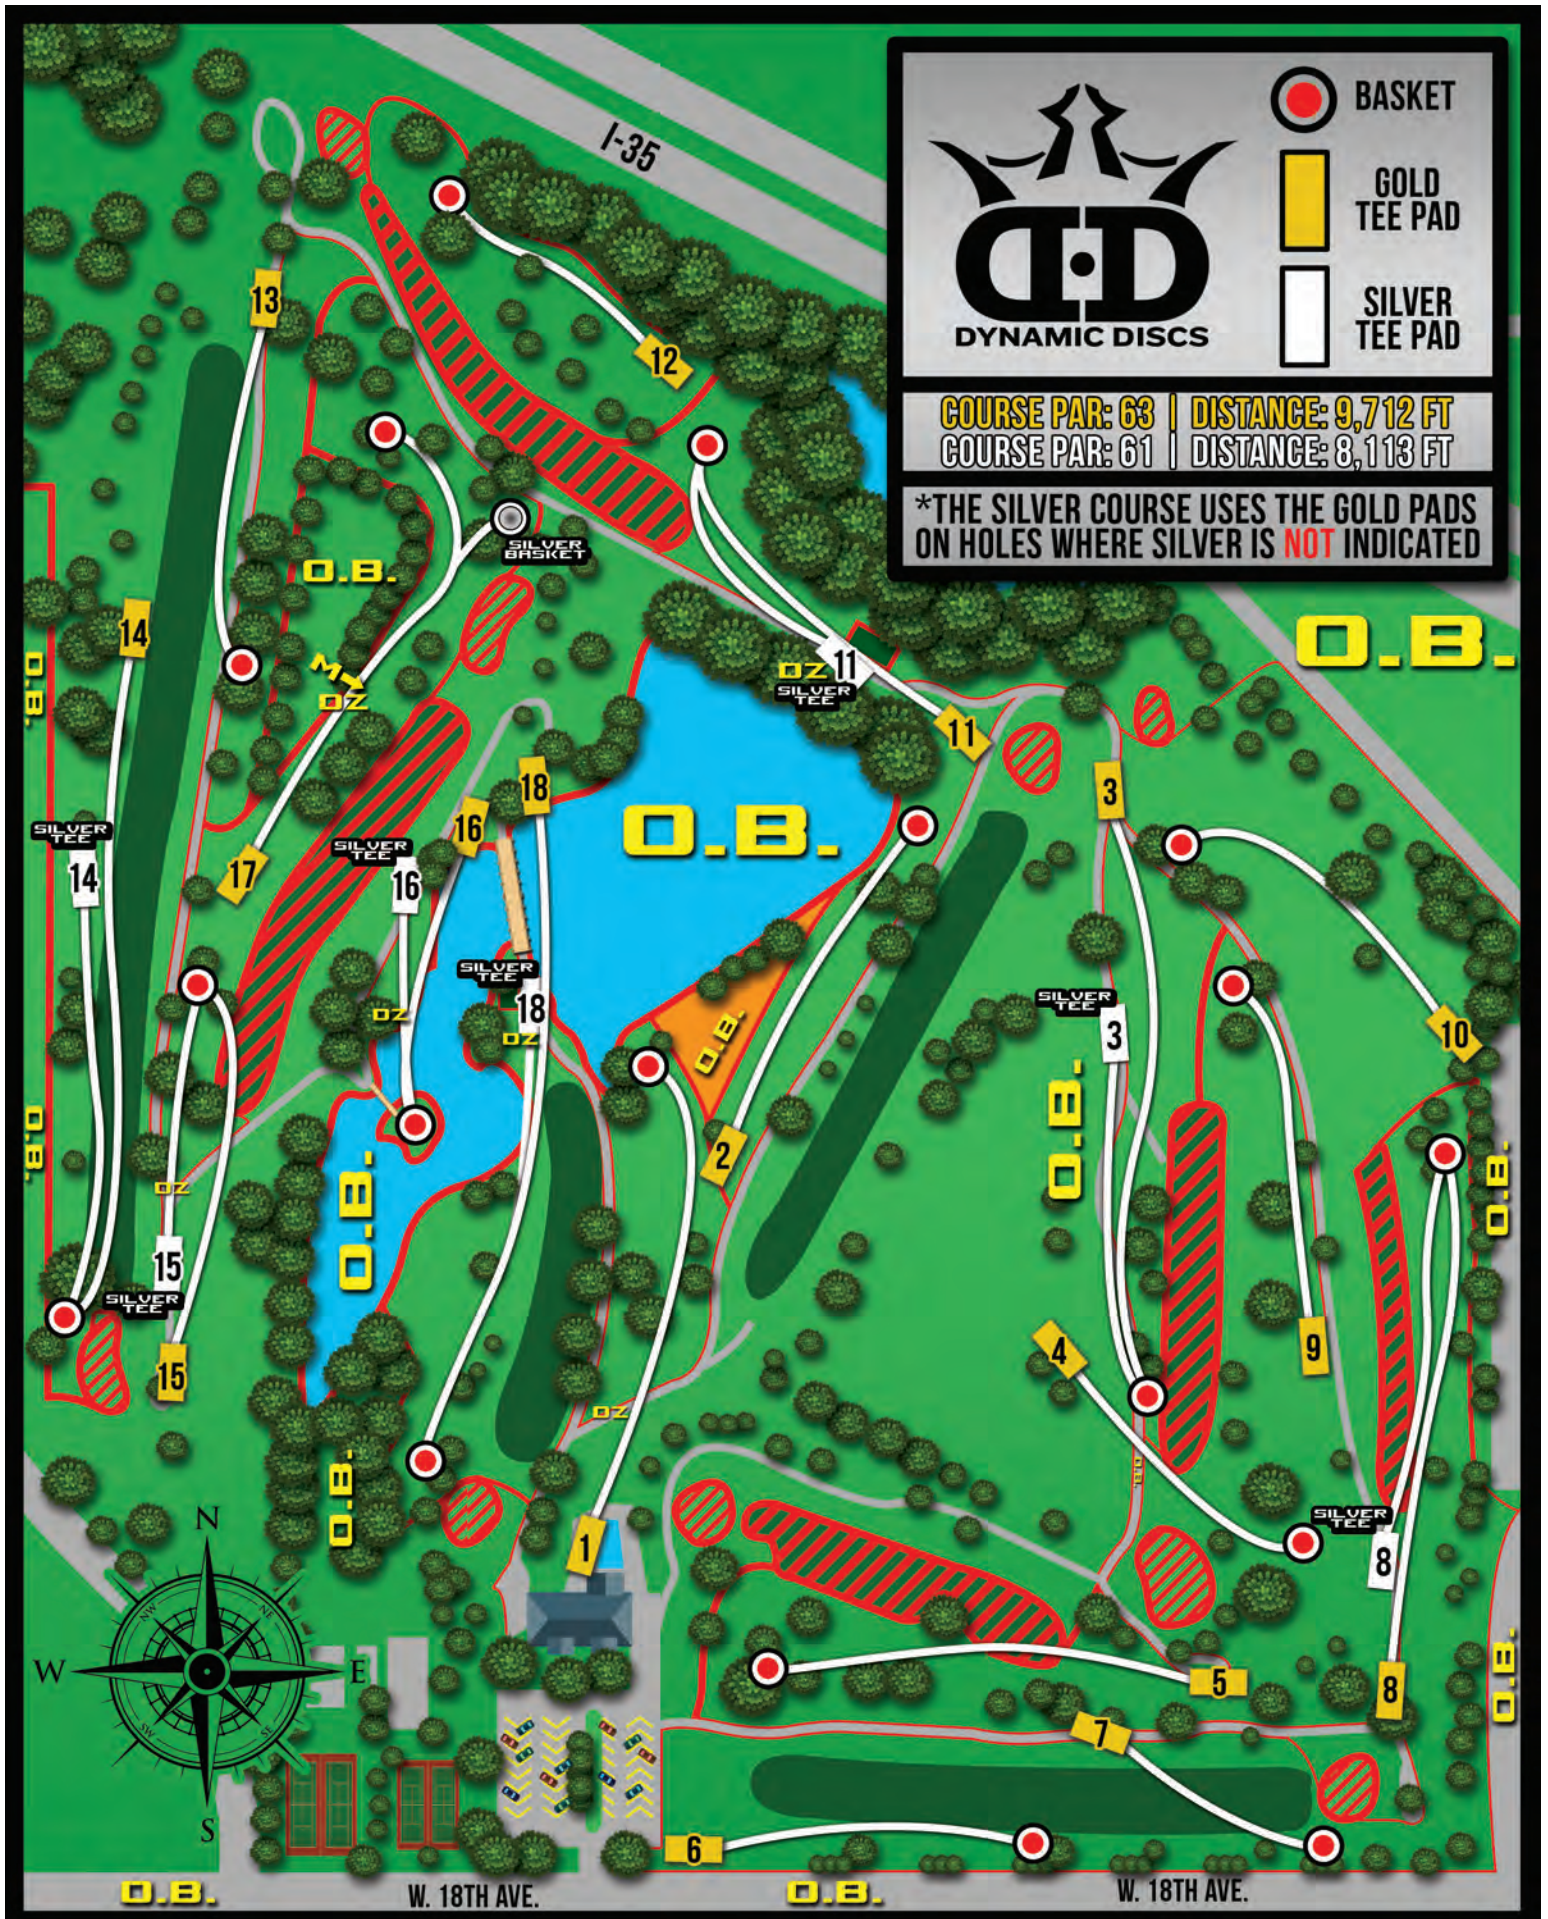

EMPORIA COUNTRY CLUB

EMPORIA COUNTRY CLUB

HOLE	PAR	GOLD	SILVER	OB DESCRIPTION/COURSE NOTES
1	3	555	555	On or beyond cart path on left, right, and short, tall grass, fairway divider, and pond. (note: If drive does not finish safely in bounds, player has option to use drop zone or play normal OB rules. For drives that never cross over the in-bounds portion of the fairway, proceed to drop zone.)
2	4	549	549	On or beyond cart path on right, tall grass, and pond.
3	4	681	457	On or beyond cart path on right, fairway on left, fairway dividers and tee box. Cart path spur is safe. (note: Pools A&B play long tee. All other pools play short tee.)
4	3	324	324	Golf green, bunker, fairway, fairway dividers, and cart path.
5	4	659	659	On or beyond cart path, fairway, fairway dividers, and golf green.
6	3	580	580	On or beyond cart path on left and sidewalk and beyond on right.
7	3	386	386	On or beyond cart path on left, on or beyond sidewalk on right, golf green, and fairway dividers.
8	4	629	486	Fairway and beyond, tall grass right and long, fairway lines. (note: Pools A&B play long tee. All other pools play short tee.)
9	3	430	430	Fairway and fairway line on left and long, cart path and beyond on right.
10	3	402	402	On or beyond cart path on left, golf green, bunker, fairway, fence line, and fairway lines.
11	4/3	517	367	On or beyond cart path on left, tee boxes, fairway and fairway lines long. If OB from long tee, MUST proceed to Drop Zone. If drive from short tee/drop zone is OB, normal OB rules apply. (note: Pools A&B play long tee. All other pools play short tee (drop zone).)
12	3	364	364	Tall grass and tree line on left, fairway and golf green on right, cart path and beyond.
13	3	371	371	On or beyond cart path on right and tall grass on left.
14	4	766	541	On or beyond cart path on left, fence line and property line on right, golf green. (note: Pools A&B play long tee. All other pools play short tee.)
15	3	426	250	Island Green. On or beyond cart paths, fairway, and fairway lines. If OB off tee, MUST proceed to drop zone. Once safely on the green, normal OB rules apply. (note: Pools A&B play long tee. All other pools play short tee.)
16	3	365	275	All water, on or beyond cart path on right, paint lines, and bridge and beyond. If OB off tee, MUST proceed to drop zone. Normal OB rules apply for any shot after the initial drive. (note: Pools A&B play long tee. All other pools play short tee.)
17	5/4	850	530	Tall grass and tree line on left, fairway and golf green on right, cart path and beyond. Mando to right of tree (proceed to DZ with one stroke penalty if missed). (note: Pools A&B play the long basket. All other pools play the short basket.)
18	4	858	587	On or beyond cart path short and left of fairway, pond, golf green, tree line long, bridge, and tee box. All tee shots from the long tee coming to rest OB MUST play from Short Tee/Drop Zone. For drives from the Short Tee/Drop Zone that finish OB, normal OB rules apply. (note: Pools A&B play long tee. All other pools play short tee (drop zone).)