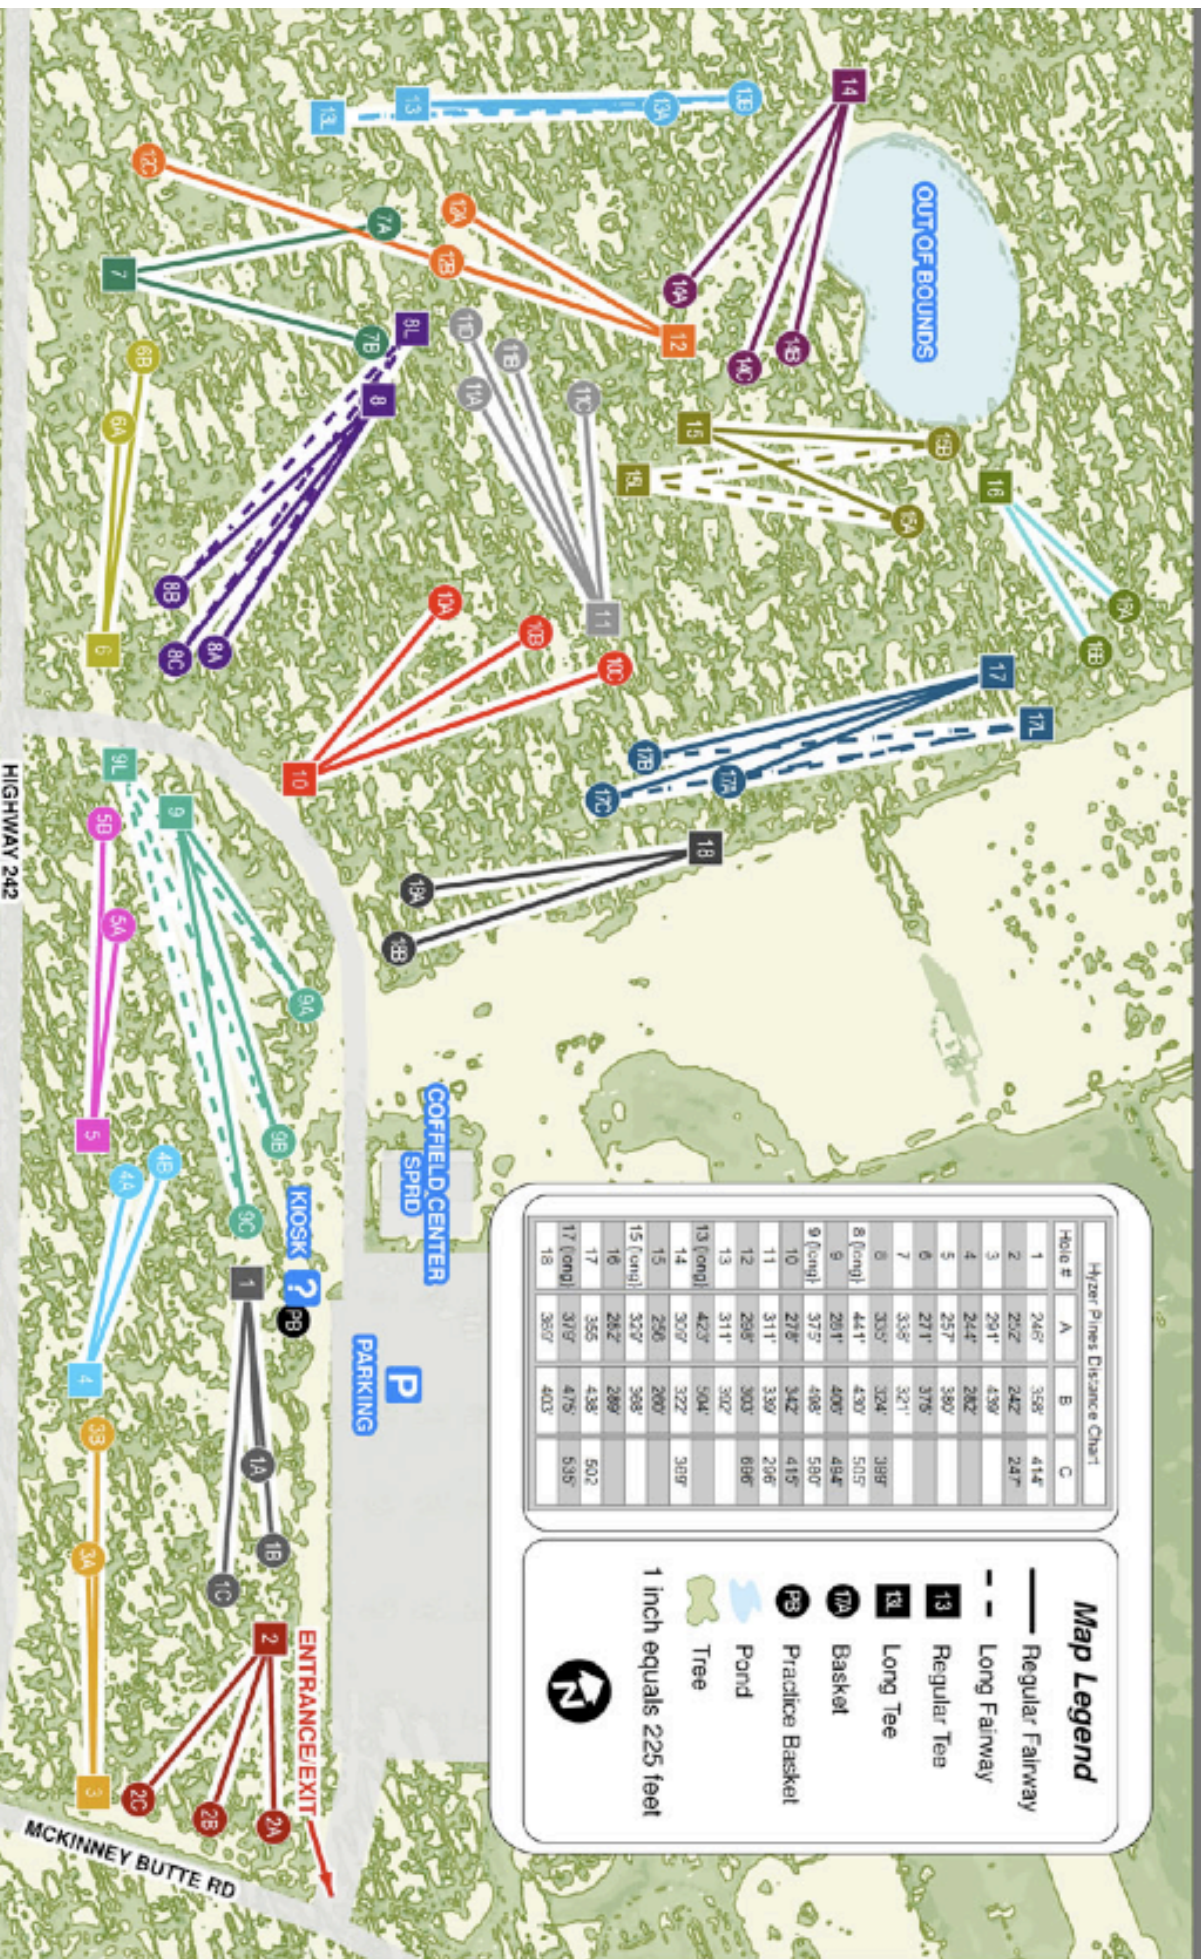

HYZER PINES DISC GOLF COURSE | SISTERS, OR

DISCLAIMER

This map was created using a variety of data sources. The map is distributed "As Is" without warranties of any kind, either expressed or implied, including but not limited to warranties of suitability to a particular purpose or use.

MAP PROVIDER

Ryan Lane
Disc Ventures, LLC

SOFTWARE

ARC GIS 9.2 and Windows XP

DATE CREATED

June 2010