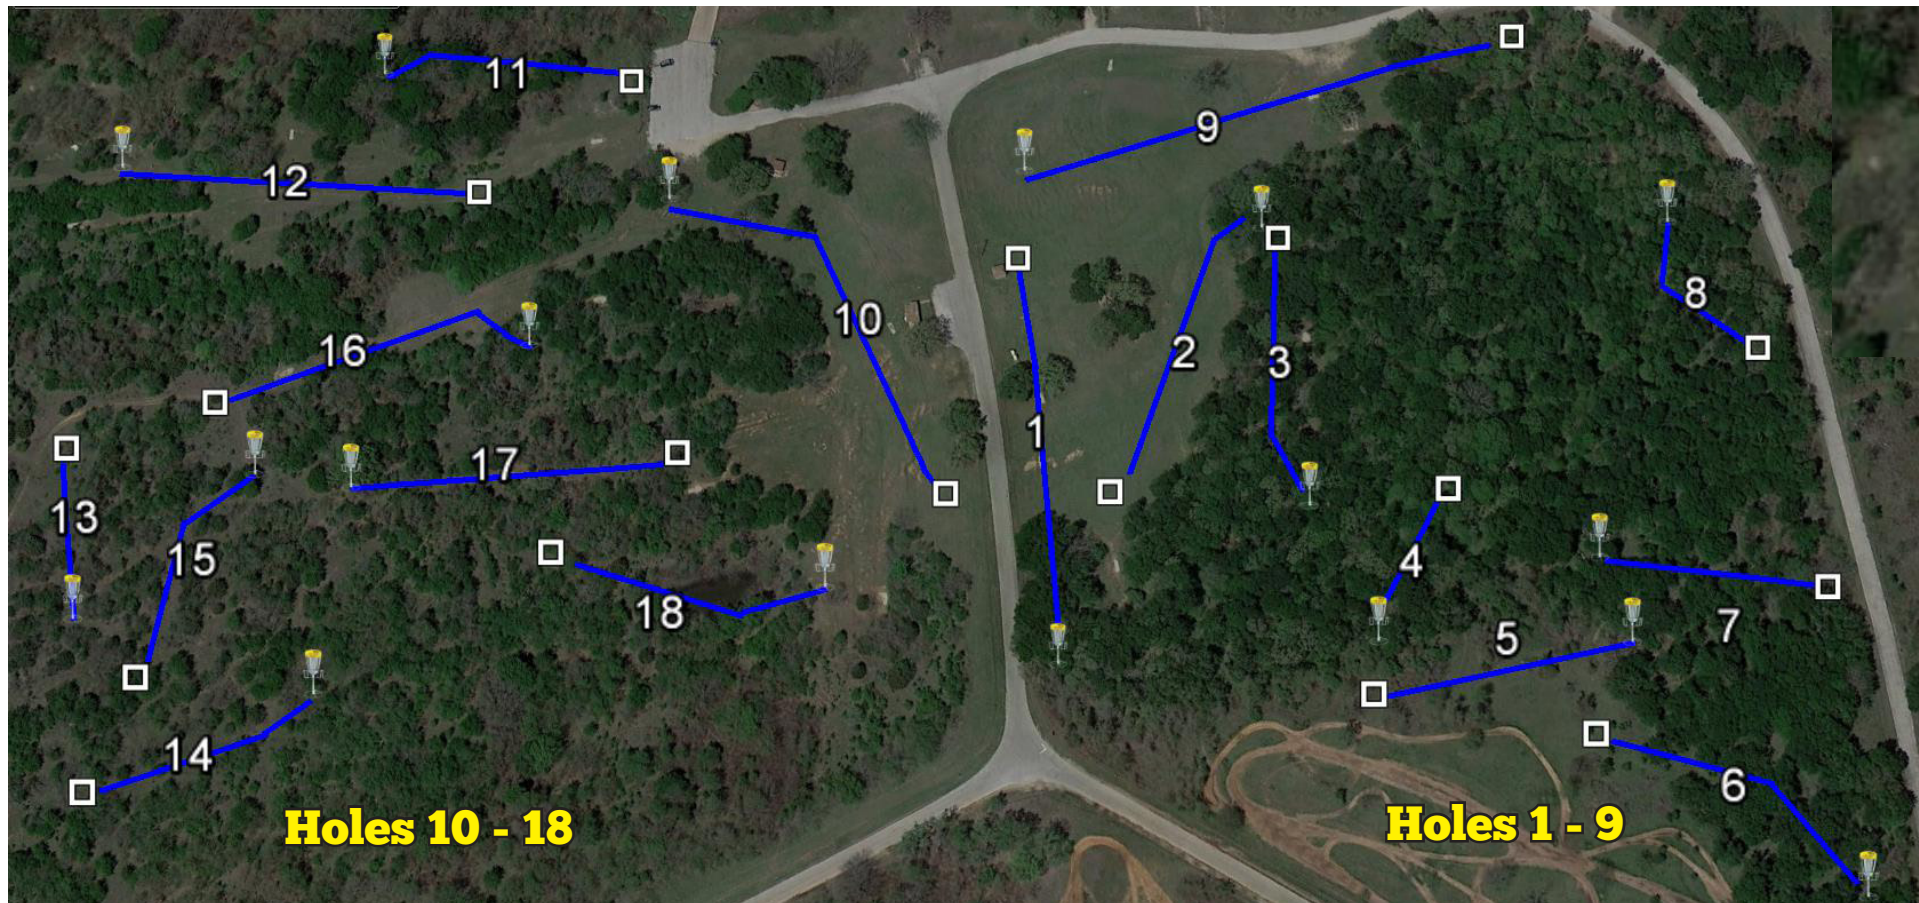

Trophy Club Park - Disc Golf Map

2885 Trophy Park Drive, Trophy Club, TX 76262

Holes 10 - 18

Holes 1 - 9

| Hole | Par | Projected Distance |
|------|-----|--------------------|
| 10 | 4 | 532 ft |
| 11 | 3 | 327 ft |
| 12 | 4 | 495 ft |
| 13 | 3 | 186 ft |
| 14 | 3 | 251 ft |
| 15 | 3 | 240 ft |
| 16 | 3 | 346 ft |
| 17 | 4 | 423 ft |
| 18 | 3 | 297 ft |

| Hole | Par | Projected Distance |
|------|-----|--------------------|
| 1 | 4 | 454 ft |
| 2 | 3 | 376 ft |
| 3 | 3 | 260 ft |
| 4 | 3 | 205 ft |
| 5 | 3 | 317 ft |
| 6 | 3 | 312 ft |
| 7 | 3 | 275 ft |
| 8 | 3 | 253 ft |
| 9 | 4 | 561 ft |