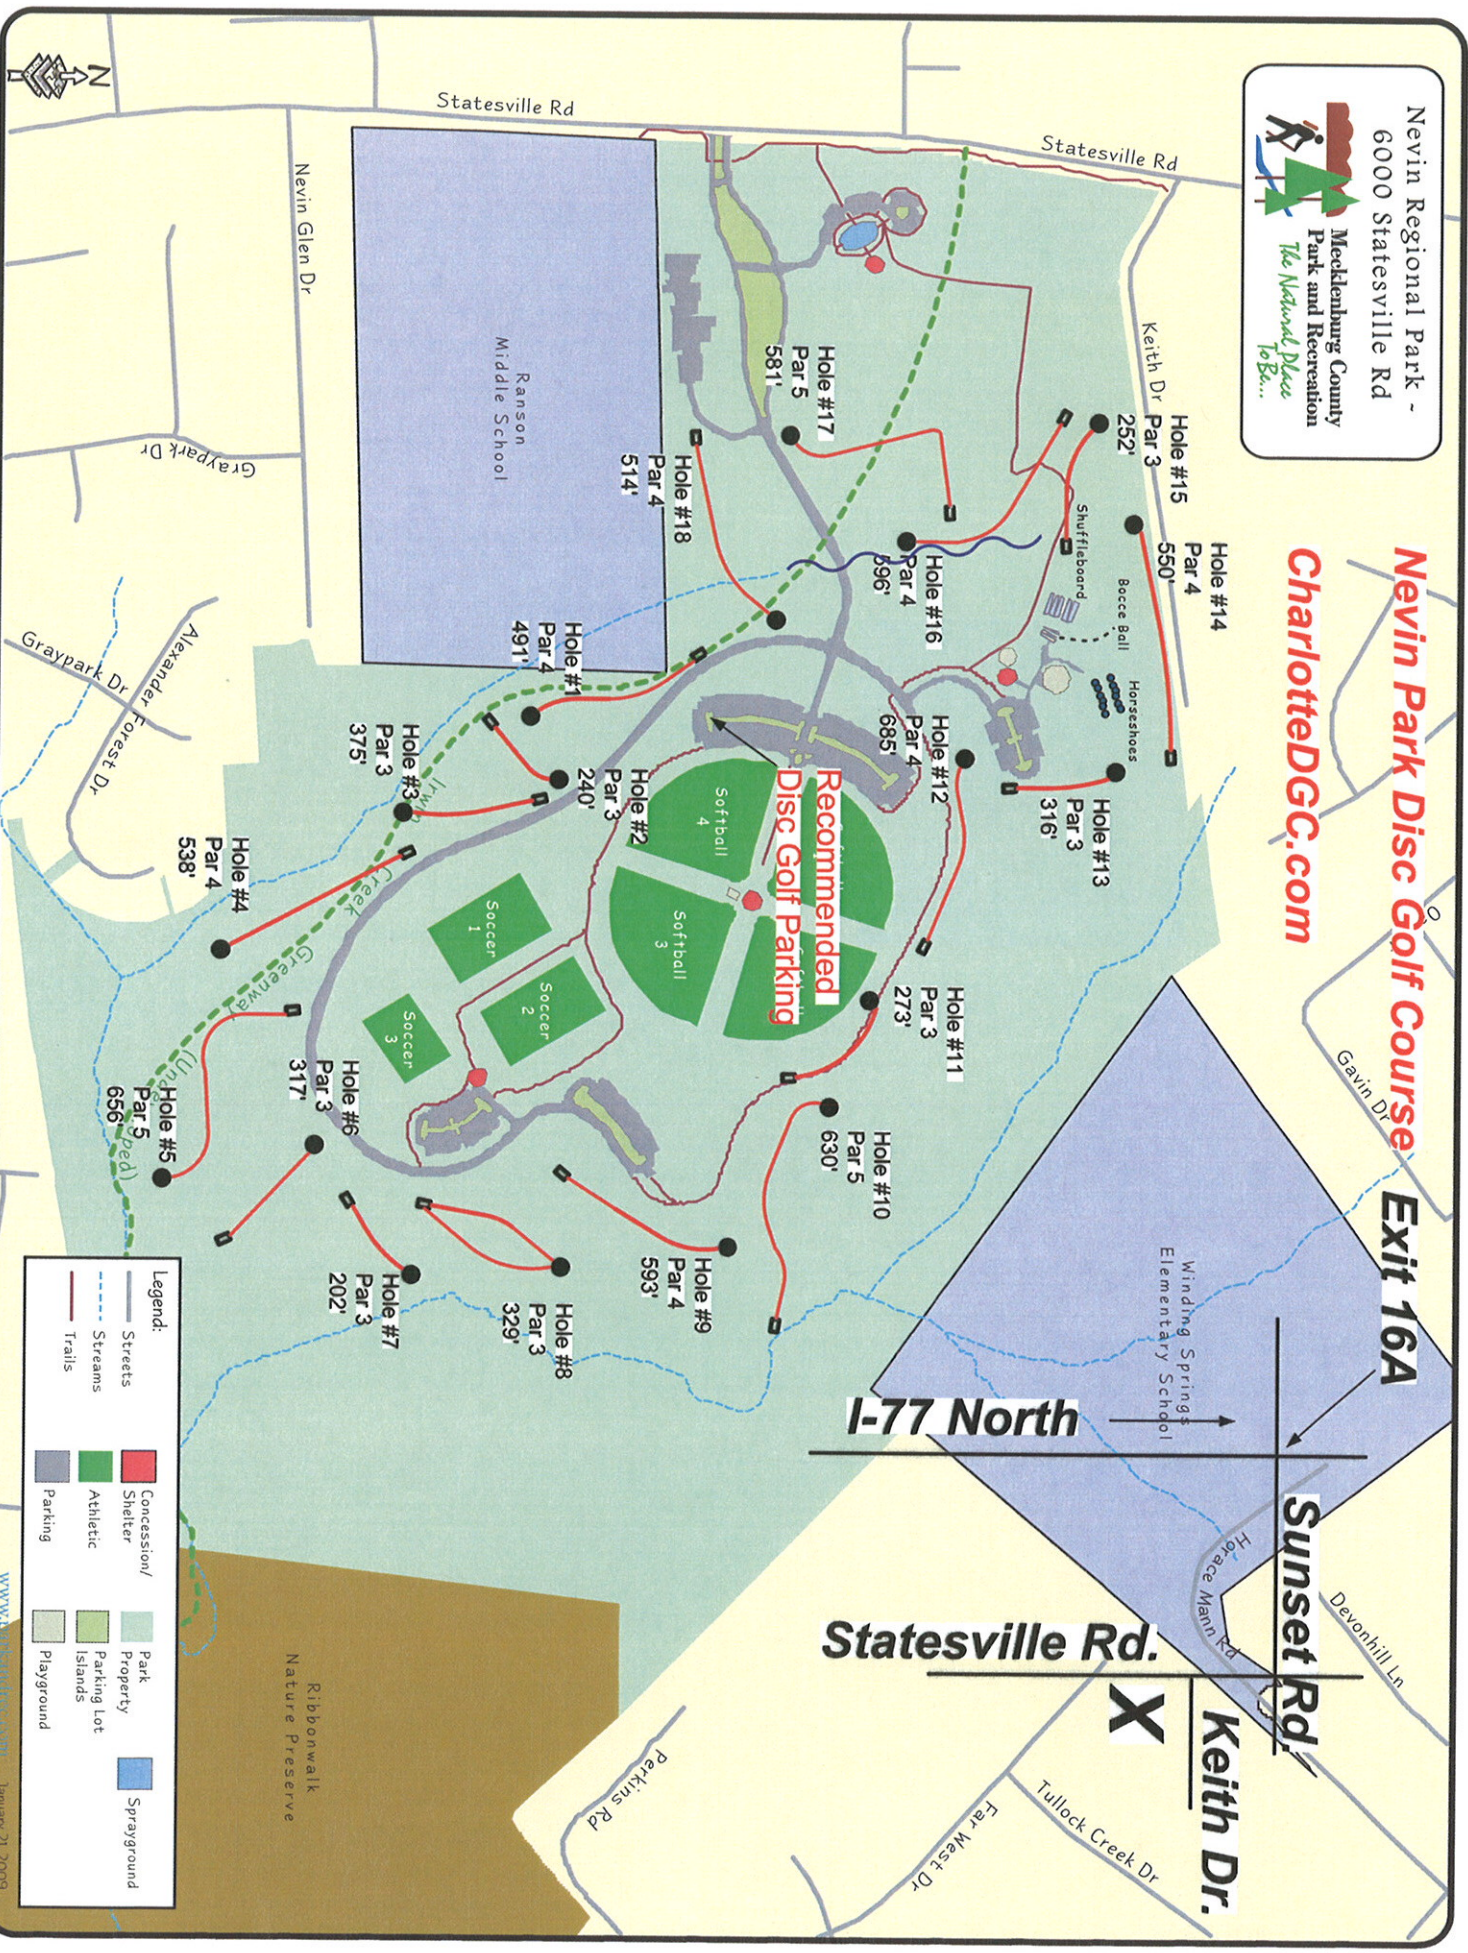

 Nevin Regional Park -
 6000 Statesville Rd
 Mecklenburg County
 Park and Recreation
*The Natural Place
 To Be...*

Nevin Park Disc Golf Course
CharlotteDG.com
Exit 16A

Legend:

	Concession/		Park
	Shelter		Park Property
	Athletic		Parking Lot
	Parking		Islands
			Playground
			Sprayground
	Streets		Streams
	Streams		Trails