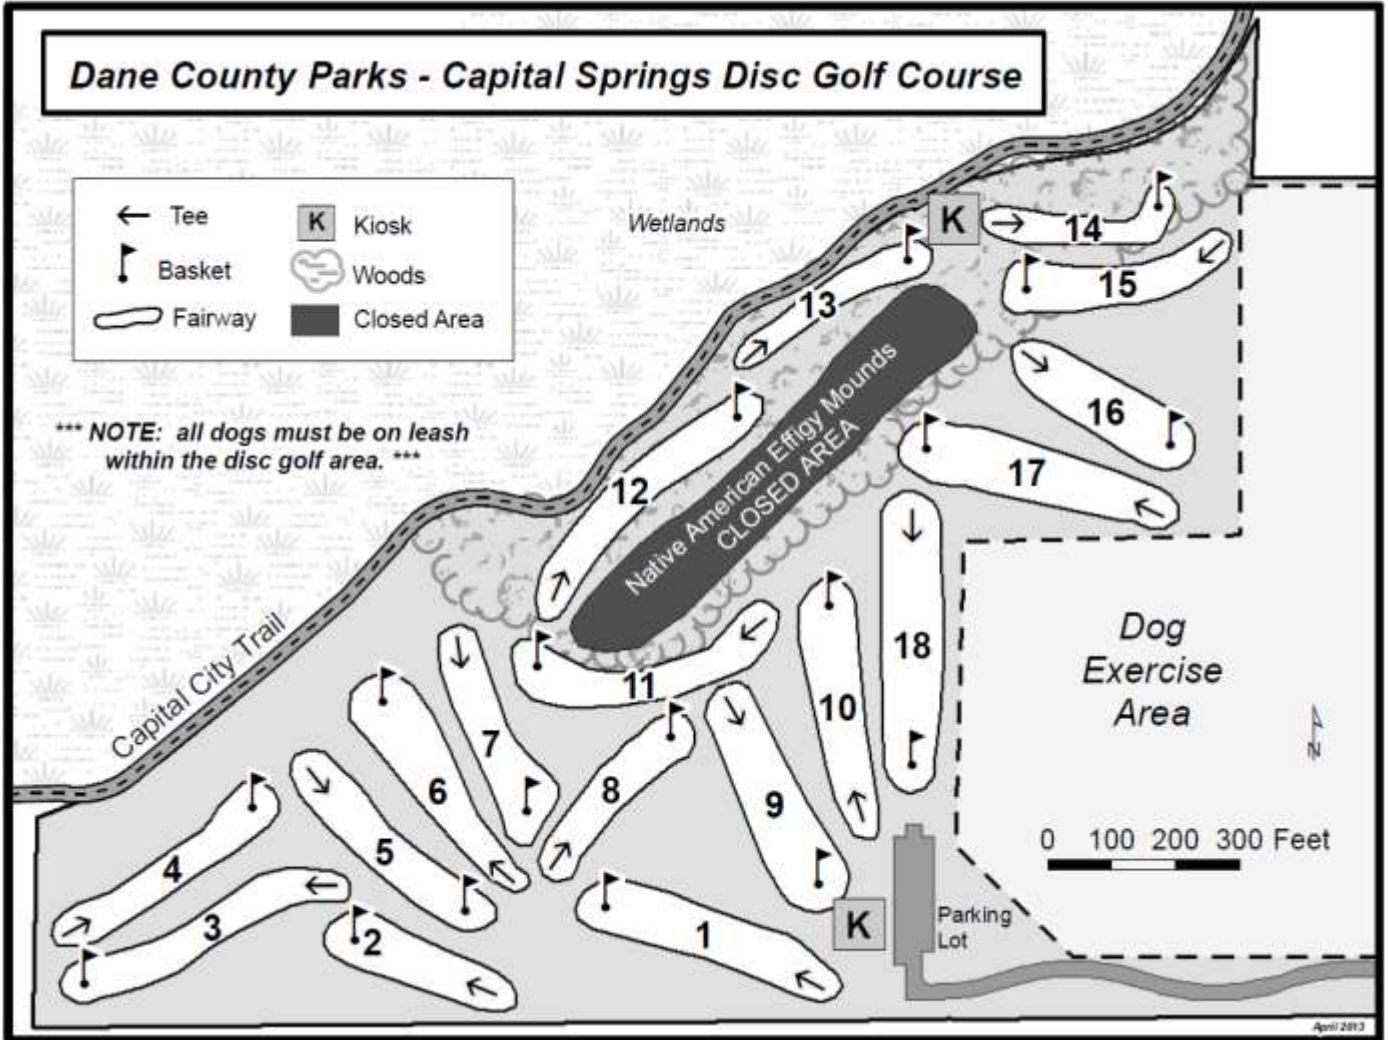

Capital Springs DGC at Lake Farm County Park

- Unless otherwise noted on a specific hole rule, ALL Roads and Beyond are OB.
- Unless otherwise noted on a specific hole rule, ALL Parking lots are OB.
- Unless otherwise noted on a specific hole rule, ALL buildings, shelters, kiosks and the paved areas immediately adjacent to and surrounding each of them are OB.
- Unless otherwise noted on a specific hole rule, ALL Lakes, Streams, and Creeks are OB.

Hole	Par	Feet	O.B. / Notes
1	3	358	
2	3	249	
3	3	440	
4	3	351	
5	3	377	
6	3	354	
7	3	285	
8	3	266	
9	3	348	Parking lot; kiosk

Hole	Par	Feet	O.B. / Notes
10	3	308	
11	3	400	
12	3	420	Path left
13	3	299	Path left; kiosk area
14	3	279	Path left
15	3	344	
16	3	200	Island green *See Note
17	3	410	Over fence left
18	3	410	Over fence left; parking lot
Total	54	6098	

* On Hole #16, all players tee off from the short tee (200 feet). Disc must come to rest on the Island to be inbounds. OB shots from the Tee receive one penalty throw and proceed to the Drop Zone. OB shots from the Drop Zone receive one penalty throw and must re-throw from the Drop Zone. Once the disc is safely on the Island, regular OB rules apply.