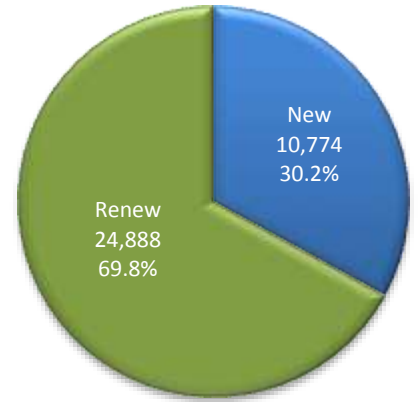

Members by Registration