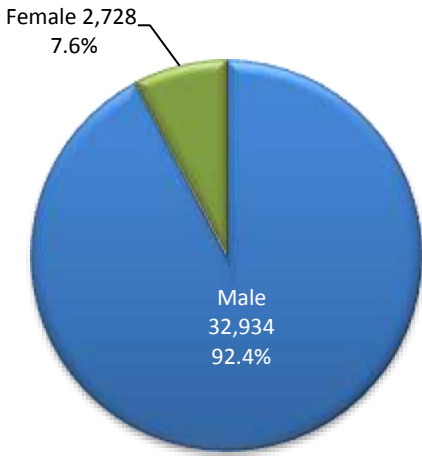

# 2016 PDGA Memberships Growth

In 2016, PDGA memberships grew by 17.1 % to 35,662 active members and lifetime membership 90,940 was issued. This represents the largest annual increase in PDGA members in the 40-year history of the organization.

**Members by Gender**

**Members by Classification**

**Members by Registration**

# 2016 PDGA Sanctioned Events Growth

In 2016, the number of sanctioned events on the PDGA Tour grew by 20.76% to 3,117 events. The number of PDGA sanctioned events and leagues has more than doubled in the past five years.