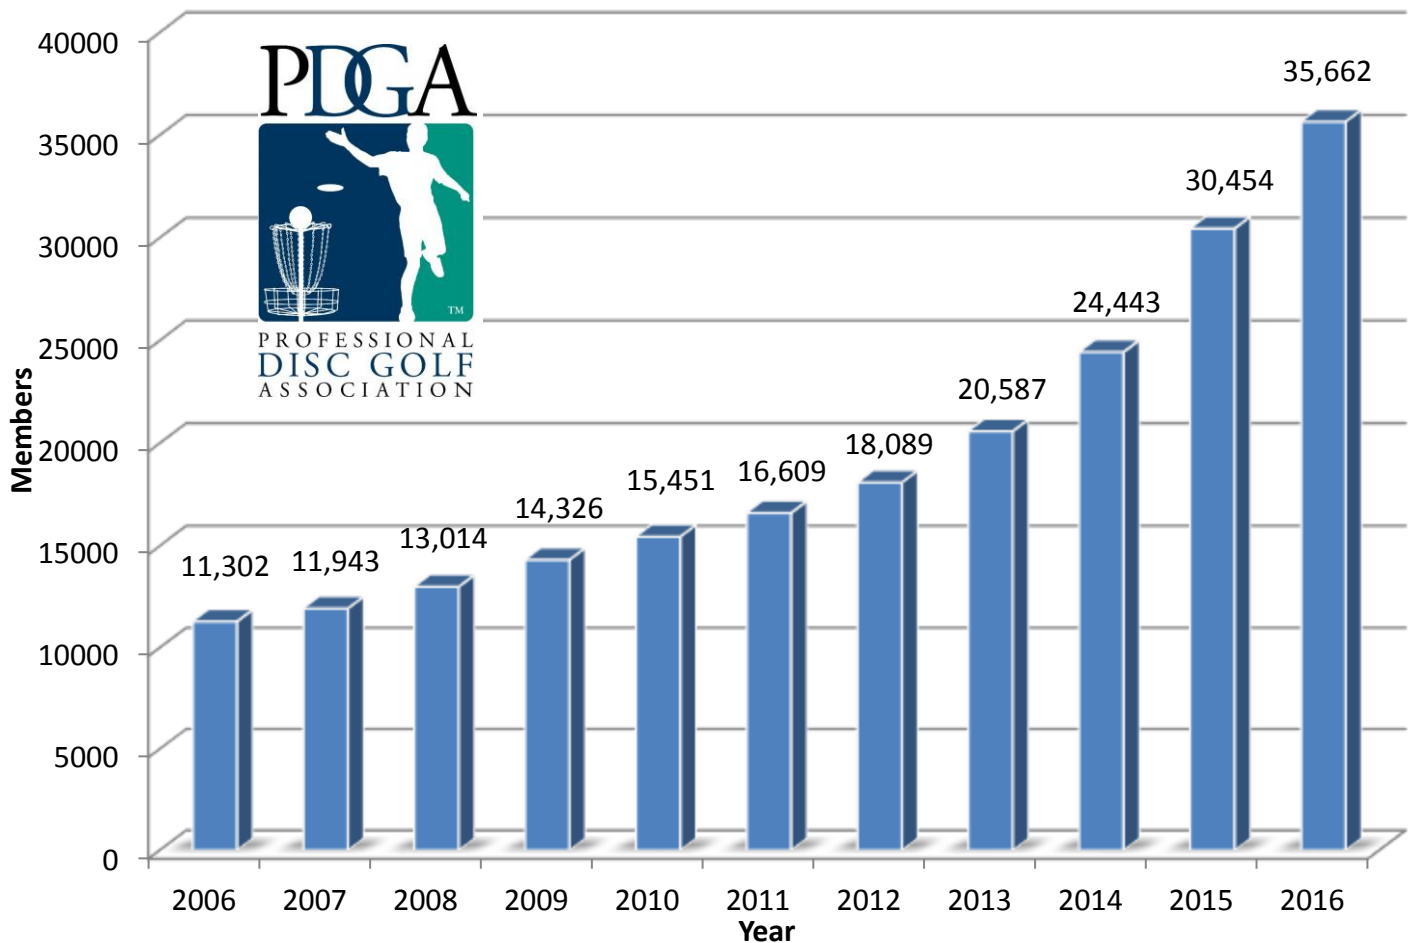

# 2016 PDGA Memberships Growth

In 2016, PDGA memberships grew by 17.1 % to 35,662 active members and lifetime membership 90,940 was issued. This represents the largest annual increase in PDGA members in the 40-year history of the organization.

**Members by Gender**

**Members by Classification**

**Members by Registration**

# 2016 PDGA Sanctioned Events Growth

In 2016, the number of sanctioned events on the PDGA Tour grew by 20.76% to 3,117 events. The number of PDGA sanctioned events and leagues has more than doubled in the past five years.