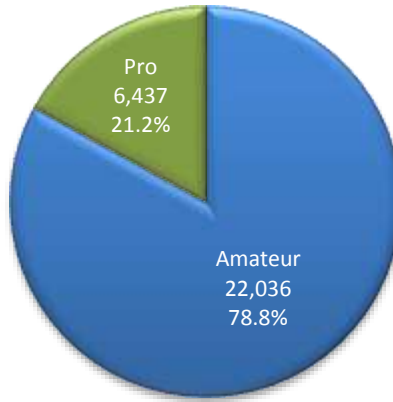

# 2016 PDGA Memberships Growth

In 2016, PDGA memberships grew by 17.1 % to 35,662 active members and lifetime membership 90,940 was issued. This represents the largest annual increase in PDGA members in the 40-year history of the organization.

**Members by Gender**

**Members by Classification**

**Members by Registration**