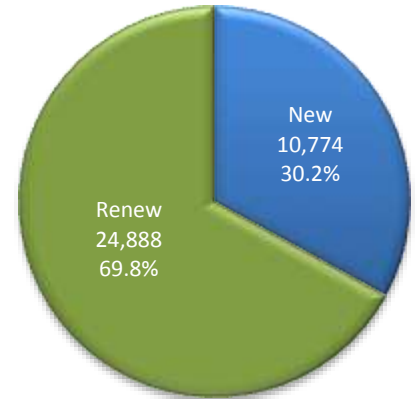

Members by Registration