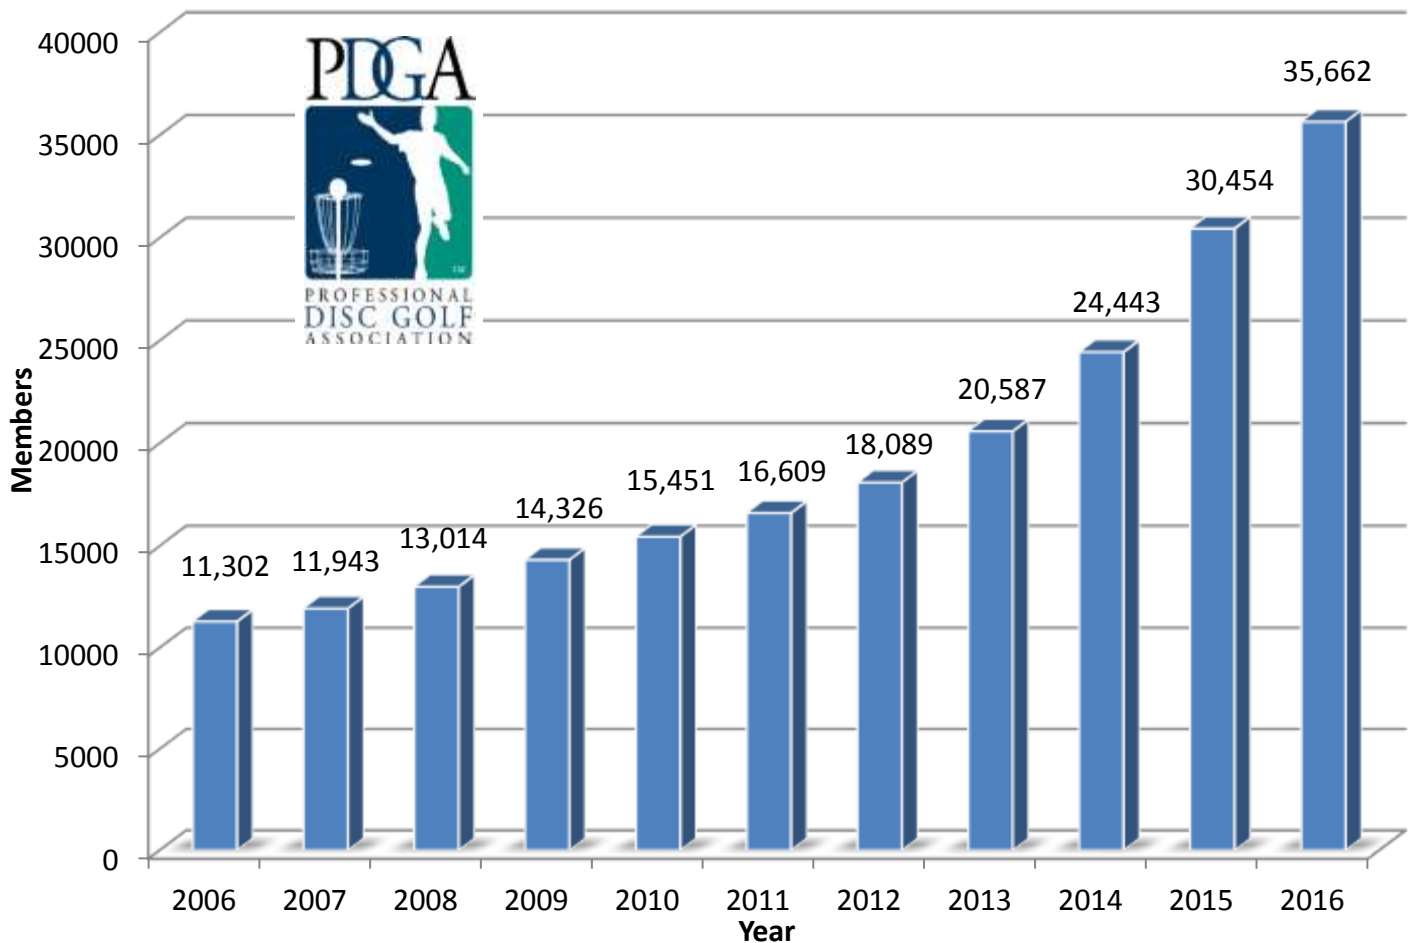

# 2016 PDGA Memberships Growth

In 2016, PDGA memberships grew by 17.1 % to 35,662 active members and lifetime membership 90,940 was issued. This represents the largest annual increase in PDGA members in the 40-year history of the organization.

**Members by Gender**

**Members by Classification**

**Members by Registration**

# 2016 PDGA Sanctioned Events Growth

In 2016, the number of sanctioned events on the PDGA Tour grew by 20.3% to 3,104 events. The number of PDGA sanctioned events and leagues has more than doubled in the past five years.