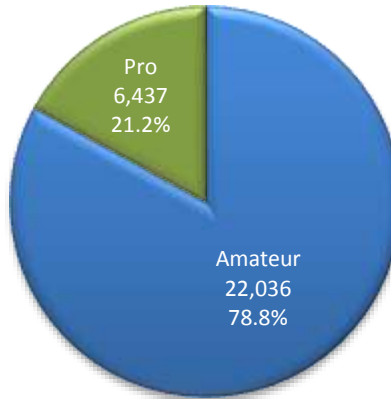

# 2016 PDGA Memberships Growth

In 2016, PDGA memberships grew by 17.1 % to 35,662 active members and lifetime membership 90,940 was issued. This represents the largest annual increase in PDGA members in the 40-year history of the organization.

**Members by Gender**

**Members by Classification**

**Members by Registration**