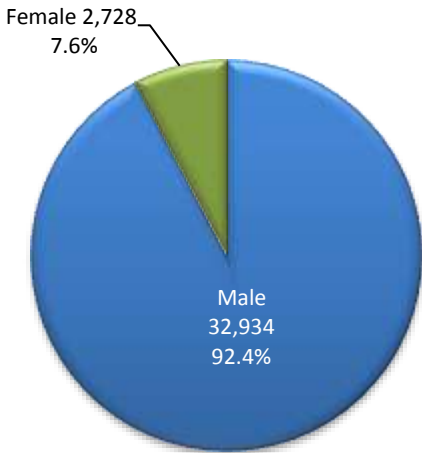

# 2016 PDGA Memberships Growth

In 2016, PDGA memberships grew by 17.1 % to 35,662 active members and lifetime membership 90,940 was issued. This represents the largest annual increase in PDGA members in the 40-year history of the organization.

**Members by Gender**

**Members by Classification**

**Members by Registration**