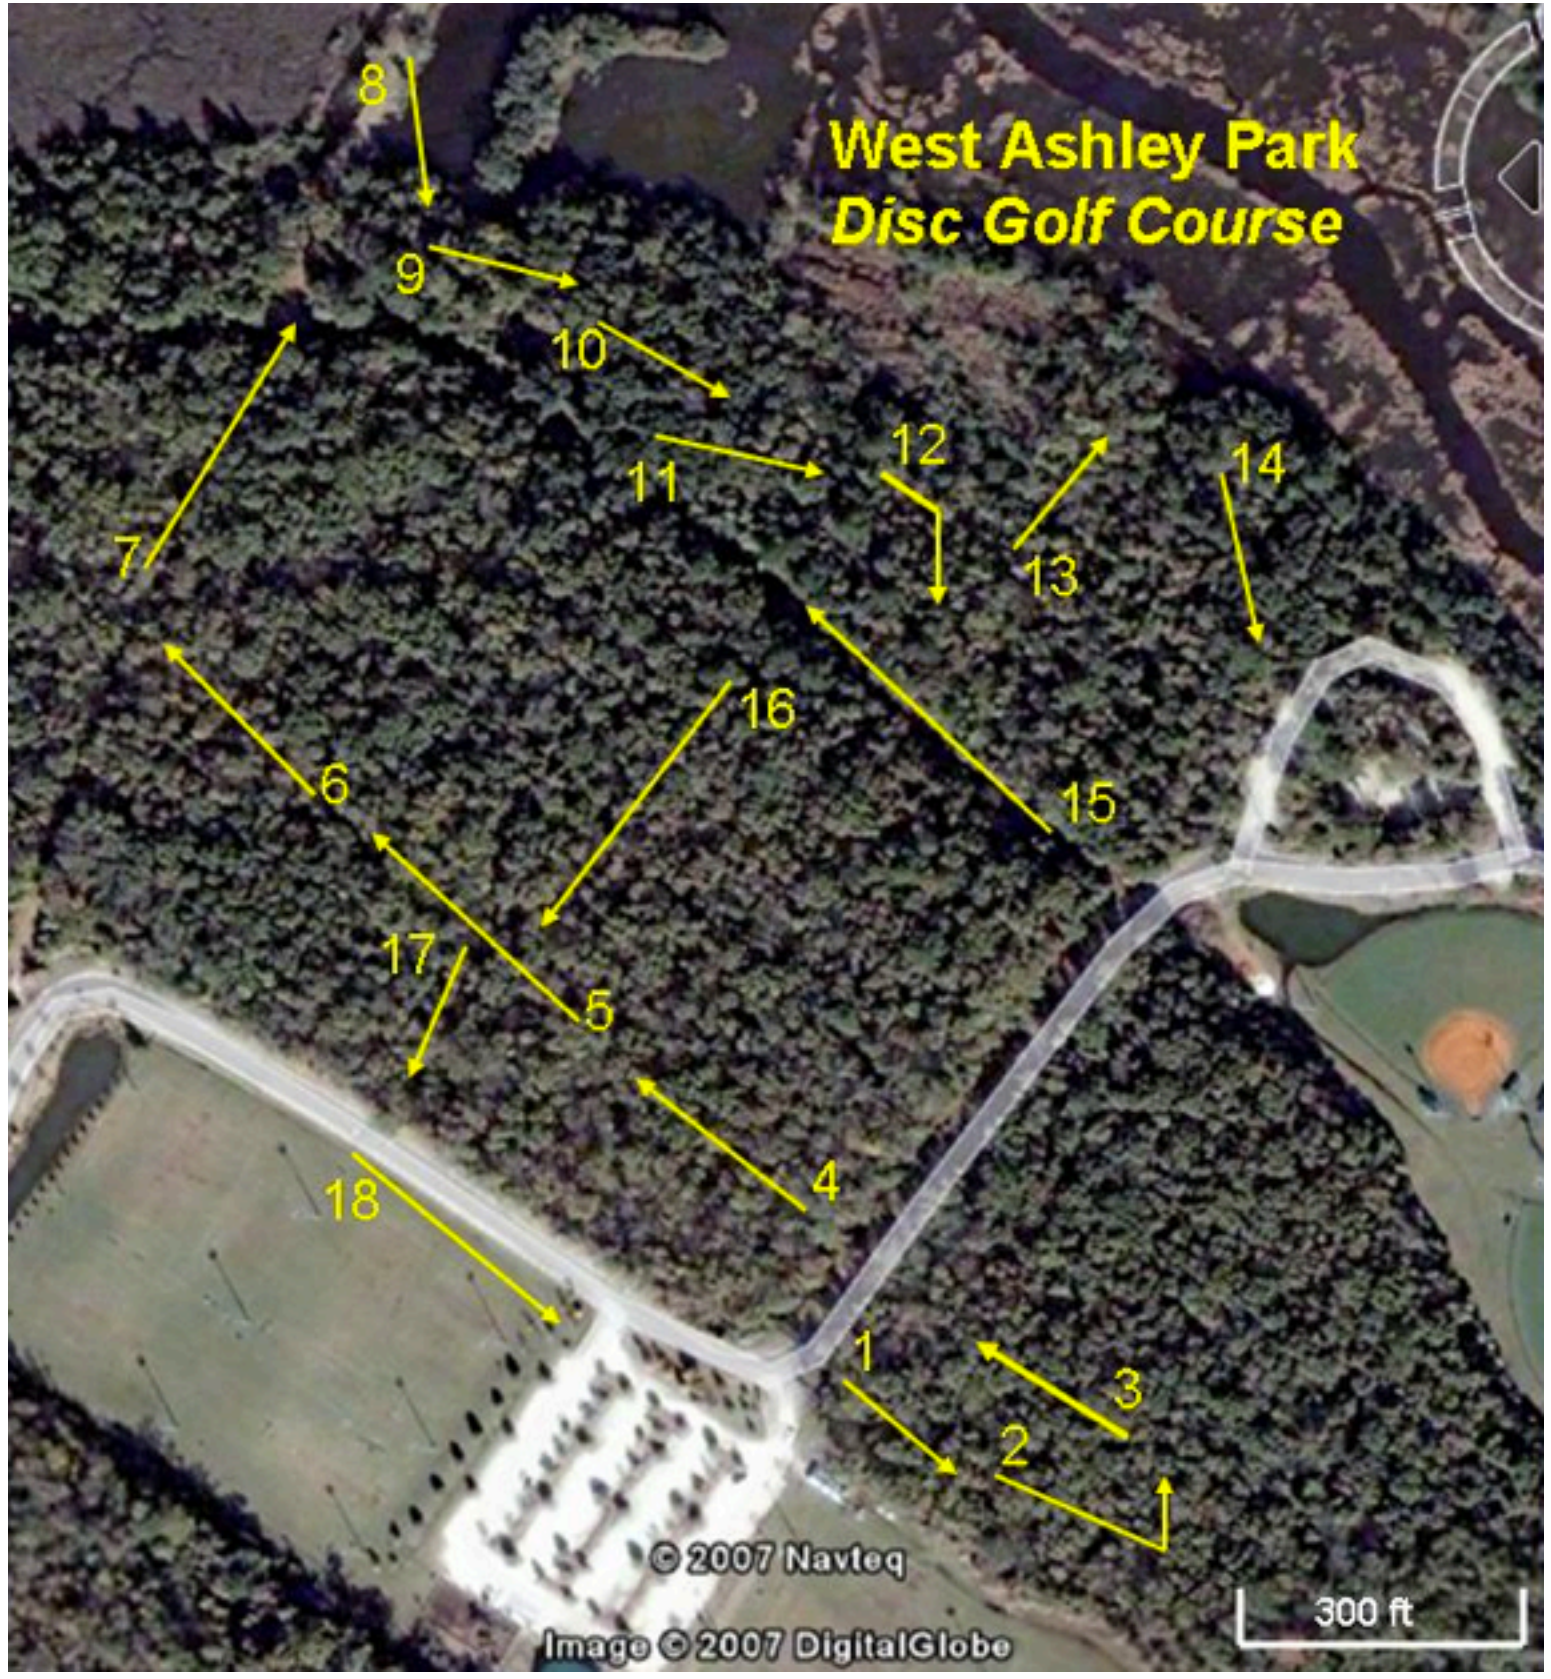

West Ashley Park Disc Golf Course

© 2007 Navteq

Image © 2007 DigitalGlobe

300 ft