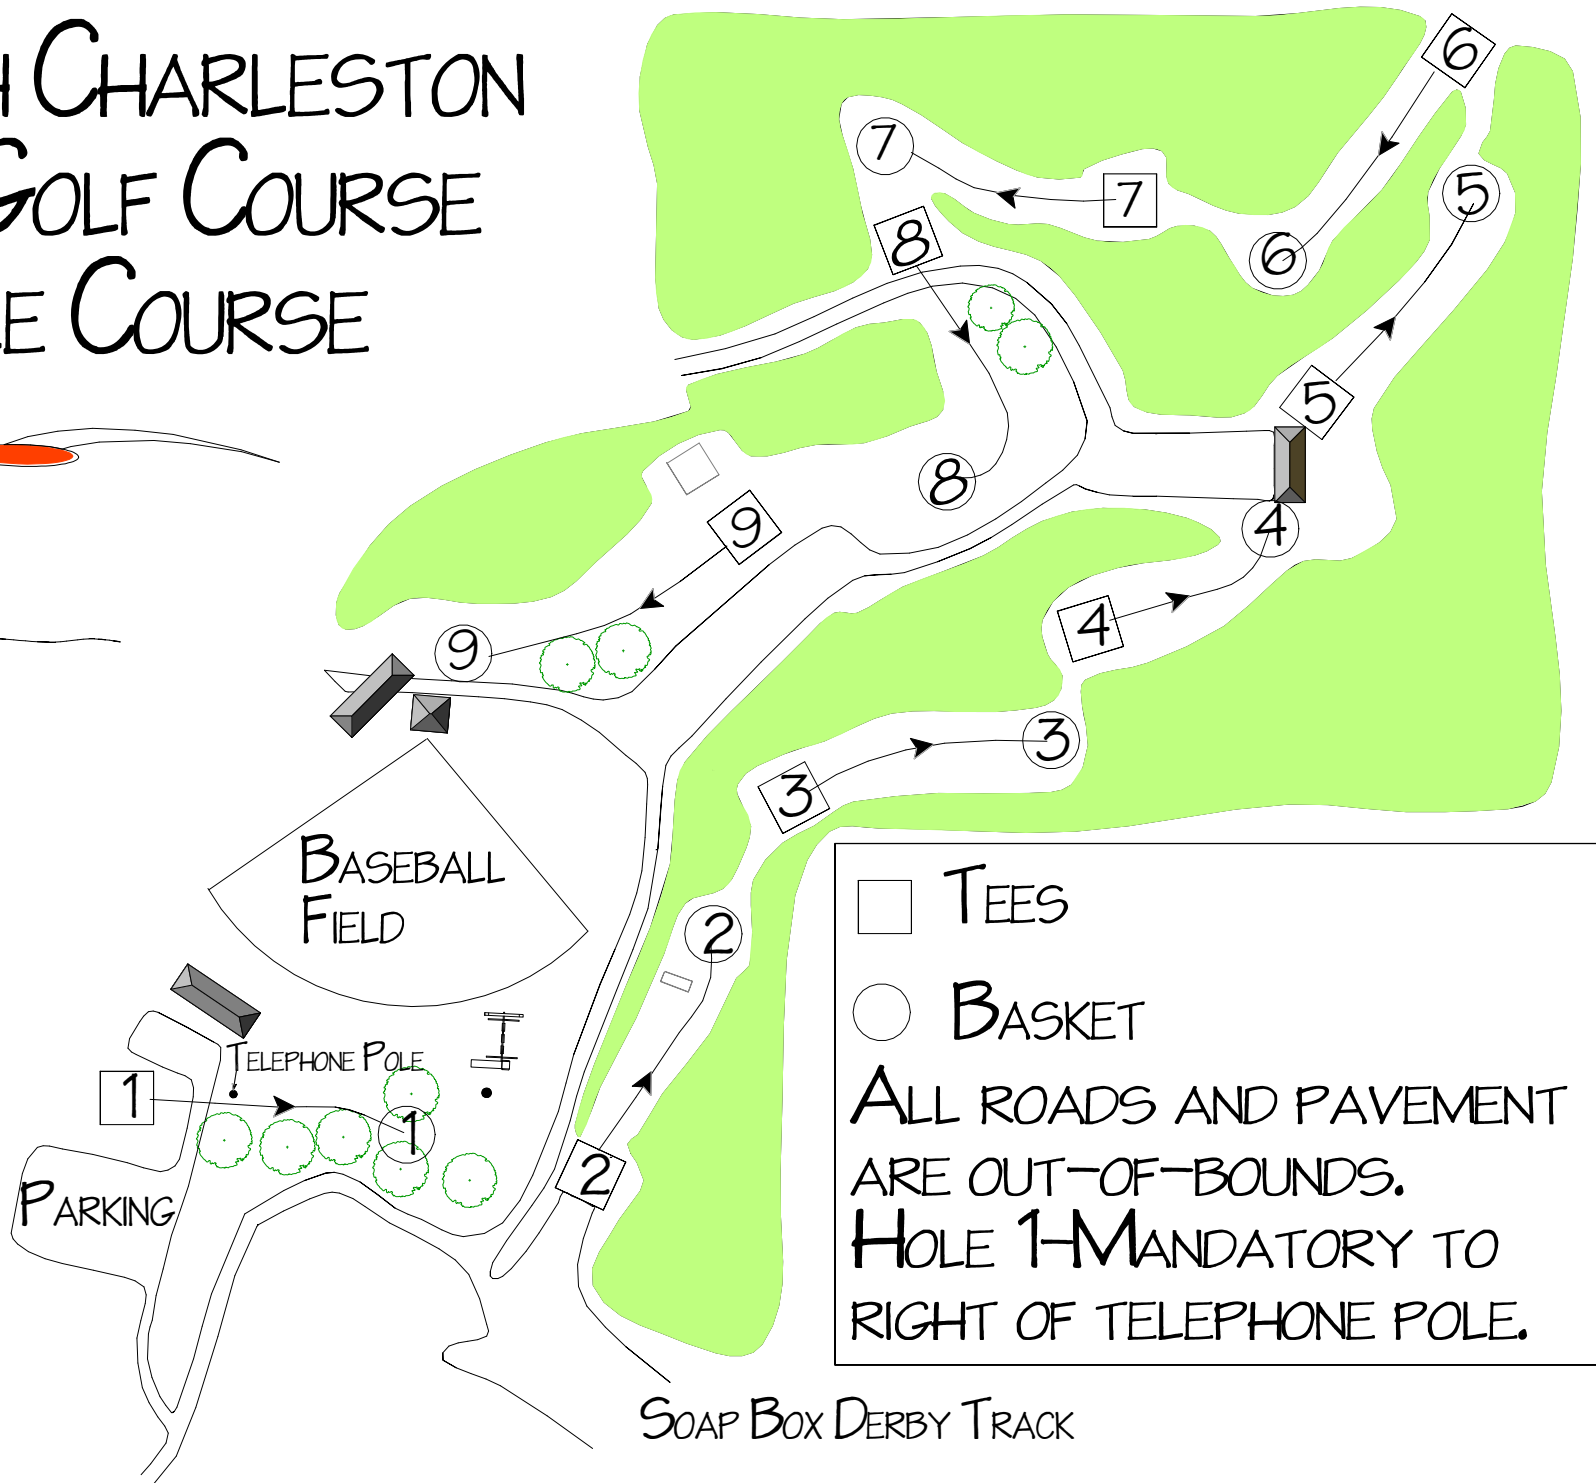

SOUTH CHARLESTON DISC GOLF COURSE 9 HOLE COURSE

□ TEES
 ○ BASKET
 ALL ROADS AND PAVEMENT
 ARE OUT-OF-BOUNDS.
 HOLE 1-MANDATORY TO
 RIGHT OF TELEPHONE POLE.

SOAP BOX DERBY TRACK