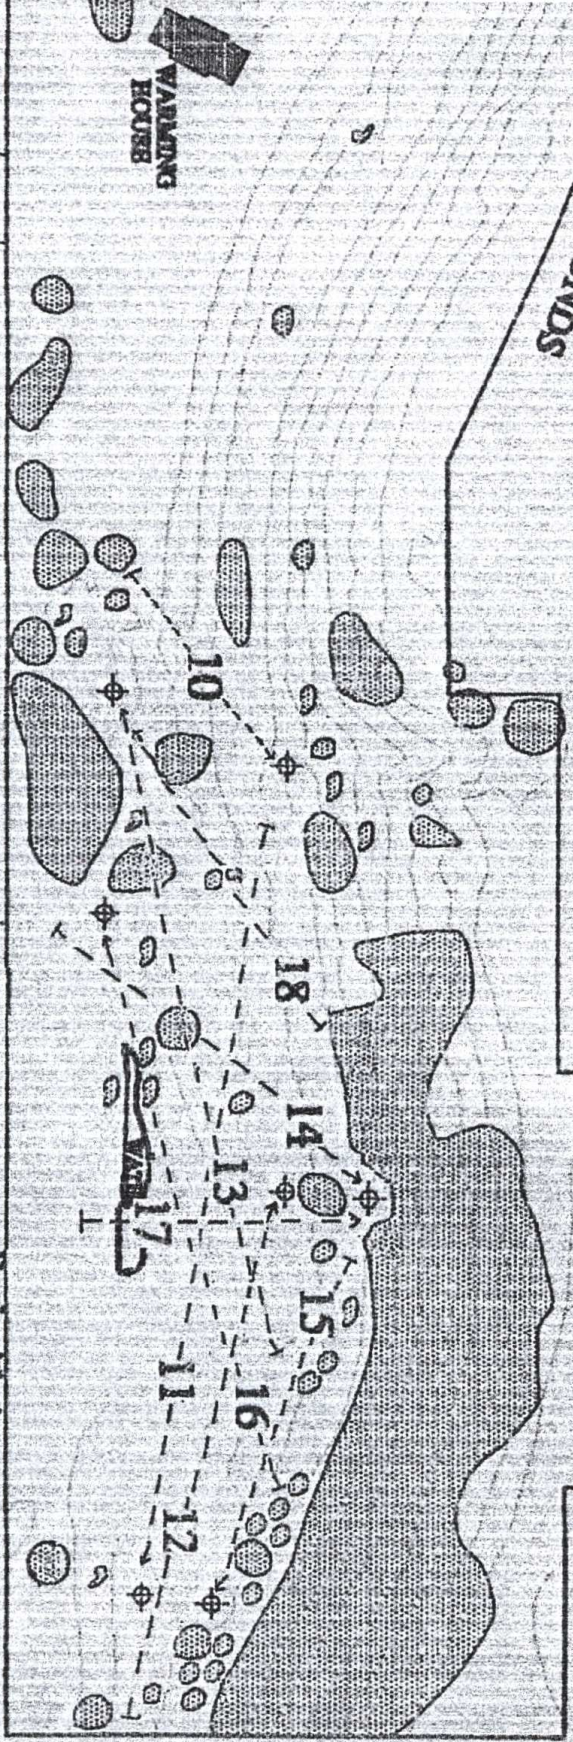

BIG MINE DISC GOLF COURSE

OUT OF BOUNDS

FLIGHT PATH
GOLF BASKET

TREES

PERMANENT OUT OF BOUNDS:
Beckwith Ave.
Ice Skating Rink
Warming House

2nd St.

1st St.

Beckwith Ave.

Contour Interval = 10 feet

Created Butte
PARKS & RECREATION

BIG MINE DISC GOLF COURSE BACK NINE

OUT OF BOUNDS

FLIGHT PATH
GOLF BASKET

TREES
PERMANENT OUT OF BOUNDS:
Skateboard Park
Ice Skating Rink
Warning House

2nd St.

1st St.

Bockwith Ave.

Contour Interval = 10 Feet

Created Butte
PARKS & RECREATION