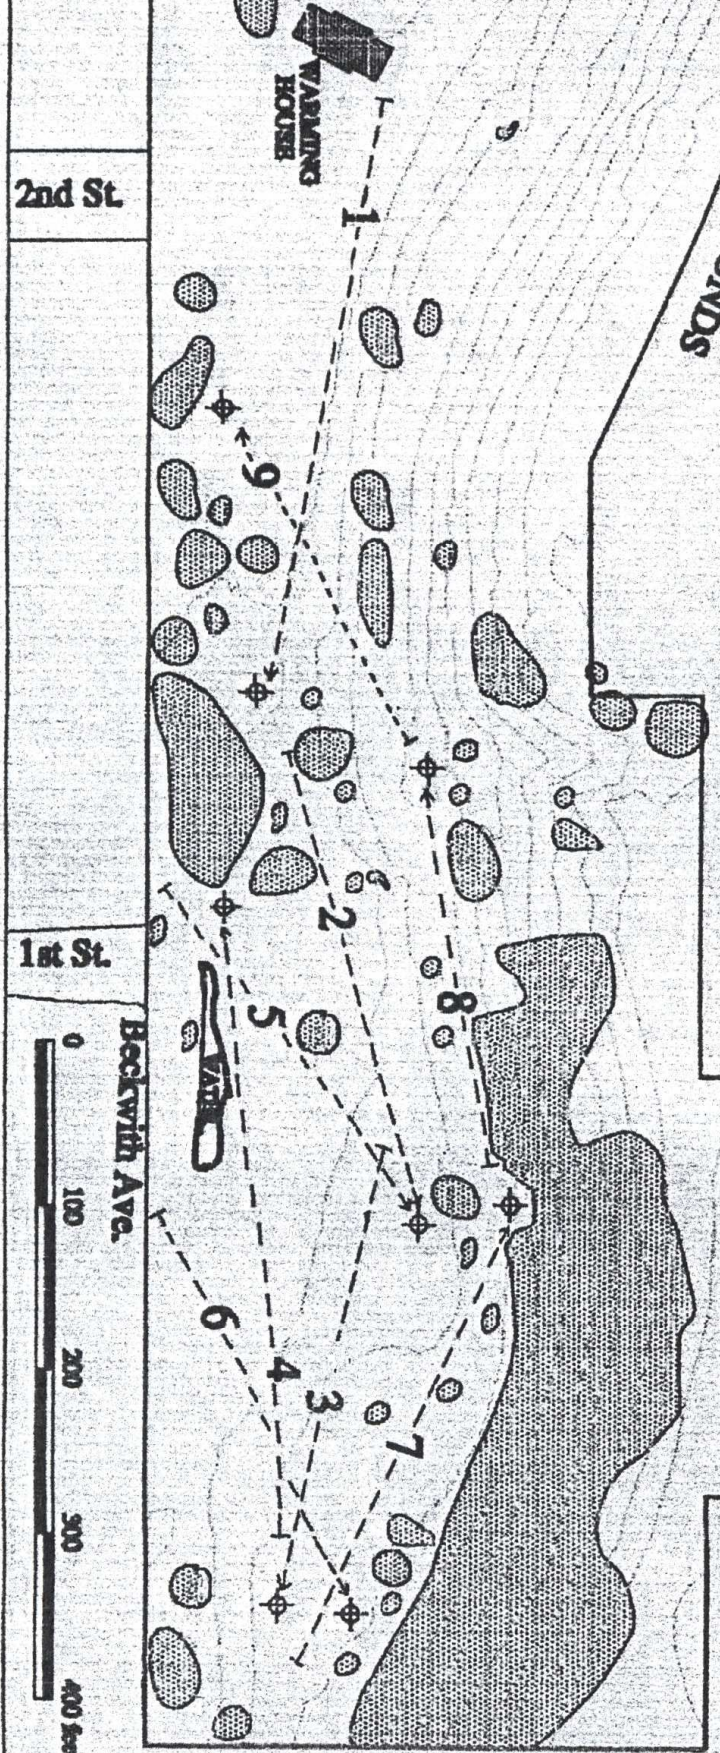

BIG MINE DISC GOLF COURSE

OUT OF BOUNDS

FLIGHT PATH
GOLF BASKET

TREES

PERMANENT OUT OF BOUNDS:
Beckwith Ave.
Ice Skating Rink
Warming House

2nd St.

1st St.

Beckwith Ave.

Contour Interval = 10 feet

Created Butte
PARKS & RECREATION

BIG MINE DISC GOLF COURSE BACK NINE

OUT OF BOUNDS

FLIGHT PATH
GOLF BASKET

TREES
PERMANENT OUT OF BOUNDS:
Skateboard Park
Ice Skating Rink
Warning House

2nd St.

1st St.

Bockwith Ave.

Contour Interval = 10 Feet

Created Butte
PARKS & RECREATION